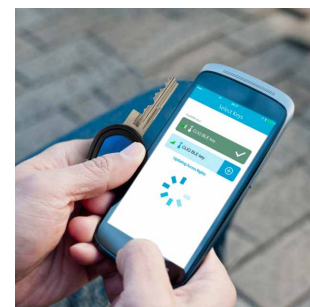

[Corbin Russwin Webpage](#)
[SARGENT Webpage](#)
[Video](#)

Touchless Solutions from ASSA ABLOY Glass Solutions

The all glass panic device with electric strike can be combined with Norton's 5710 low energy operator and wave to open switch for a touchless glass door solution.

The ASSA ABLOY Group is the global leader in access solutions. Every day we help people feel safe, secure and experience a more open world.

Hold Open

Eliminate the need to touch a door every time someone walks through. Available as manual operation or as a self closing device, SARGENT and RIXSON door holders provide an economical solution to reduce touch points.

[SARGENT Webpage](#)
[RIXSON Webpage](#)

No-Contact Programming

Medeco offers bluetooth-enabled Intelligent Keys that allow changes to access rights and schedules of keys via mobile phone or other device, eliminating the need for key holders to come to an office environment to have keys programmed.

[Webpage](#)
[Brochure](#)

Hands-Free Access

View the add on modules available from Medeco to gain access through a door, without having to touch the door lever.

[XT Access Interface Module](#)
[CLIQ Free Output](#)