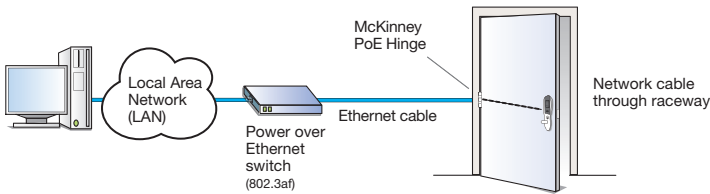

ASSA ABLOY is the global leader in door opening solutions, dedicated to satisfying end-user needs for security, safety and convenience

The Power over Ethernet (PoE) option is available on:
4-1/2" and 5" TA2314 & TA2714 Standard Weight 5 Knuckle Hinges
4-1/2" and 5" T4A3386 & T4A3786 Heavy Weight 5 Knuckle Hinges

Use with intelligent PoE access control hardware from ASSA ABLOY Group companies SARGENT® and Corbin Russwin