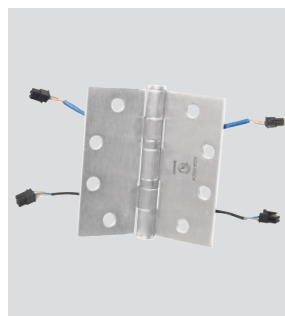

McKinney ElectroLynx® Power Over Ethernet (PoE) Hinges

Making Powerful Connections

The McKinney ElectroLynx® Power over Ethernet (PoE) hinge provides for the passing of Ethernet data and power through the door to PoE devices. Installation is a snap with the friendly “plug and play” ElectroLynx connectors which allow power to be linked from the incoming source through the door to the electrified hardware.

Features	Benefits
“Plug and Play” Molex Connectors	Quick and easy installation
Brass eyelets on portal holes	Protects wires from chafing
Common wire colors	Coordinates with other ASSA ABLOY PoE Solutions
No external wires	Eliminates disruption of power due to tampering
UL Listed, ANSI/BHMA A156.1 Standard	Meets industry standards

Applications:

- Universities
- Laboratories
- Healthcare
- Offices
- Airports