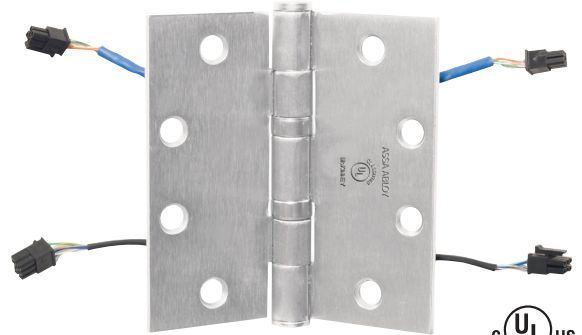

McKinney ElectroLynx[®] Power Over Ethernet (PoE) Hinges

Making Powerful Connections

The McKinney ElectroLynx[®] Power over Ethernet (PoE) hinge provides for the passing of Ethernet data and power through the door to PoE devices. Installation is a snap with the friendly “plug and play” ElectroLynx connectors which allow power to be linked from the incoming source through the door to the electrified hardware.

Features	Benefits
“Plug and Play” Molex Connectors	Quick and easy installation
Brass eyelets on portal holes	Protects wires from chafing
Common wire colors	Coordinates with other ASSA ABLOY PoE Solutions
No external wires	Eliminates disruption of power due to tampering
UL Listed, ANSI/BHMA A156.1 Standard	Meets industry standards

The Power over Ethernet (PoE) option is available on:
 4-1/2" and 5" TA2314 & TA2714 Standard Weight 5 Knuckle Hinges
 4-1/2" and 5" T4A3386 & T4A3786 Heavy Weight 5 Knuckle Hinges

Use with intelligent PoE access control hardware from ASSA ABLOY Group companies SARGENT® and Corbin Russwin

U.S. Patent No. 7,824,200

Standard ElectroLynx® Harnesses

Along with the PoE hinge, mating PoE door and frame side harnesses are required to complete the opening. The required PoE harnesses must be ordered separately.