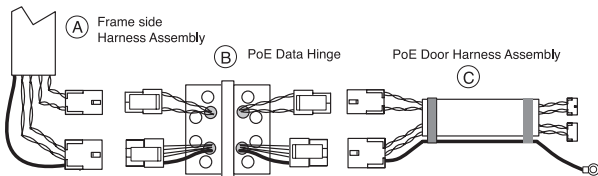

Hardwiring Made Easy™

ElectroLynx®

As part of their promise to provide innovative, fast and effective high security solutions to their customers, certain ASSA ABLOY Group brands offer ElectroLynx®, a universal quick-connect system that simplifies the electrification of the door opening.

ElectroLynx® is a registered trademark of ASSA ABLOY Inc.

Harness Length	McKinney Catalog #	Door Side Application
30"	PoE-C206P	20" to 25" door width (doors with 3 butt hinges with PoE hinge in center to stile to stile raceway to lock prep).
36"	PoE-C300P	26" to 31" door width (doors with 3 butt hinges with PoE hinge in center to stile to stile raceway to lock prep).
42"	PoE-C306P	32" to 36" door width (doors with 3 butt hinges with PoE hinge in center to stile to stile raceway to lock prep).
48"	PoE-C400P	37" to 42" door width (doors with 3 butt hinges with PoE hinge in center to stile to stile raceway to lock prep).
54"	PoE-C406P	43" to 48" door width (doors with 3 butt hinges with PoE hinge in center to stile to stile raceway to lock prep).
60"	PoE-C500P	Door Harness Assembly
84"	PoE-C700P	Door Harness Assembly
156"	PoE-C1300P	Door Harness Assembly
		EPT Harness
360"	PoE-CEPT30	EPT Harness Assembly
		Frame Side Application
180"	PoE-C1500P	From the hinge location, up the jamb to wall/ceiling

ASSA ABLOY
225 Episcopal Road
Berlin, CT 06037
Phone: (800) 346-7707 • Fax: (800) 541-1073
www.McKinneyhinge.com

McKinney is a brand associated with Corbin Russwin, Inc., an ASSA ABLOY Group company. Copyright © 2012-2017, Corbin Russwin, Inc. All rights reserved. Reproduction in whole or in part without the express written permission of Corbin Russwin, Inc. is prohibited.