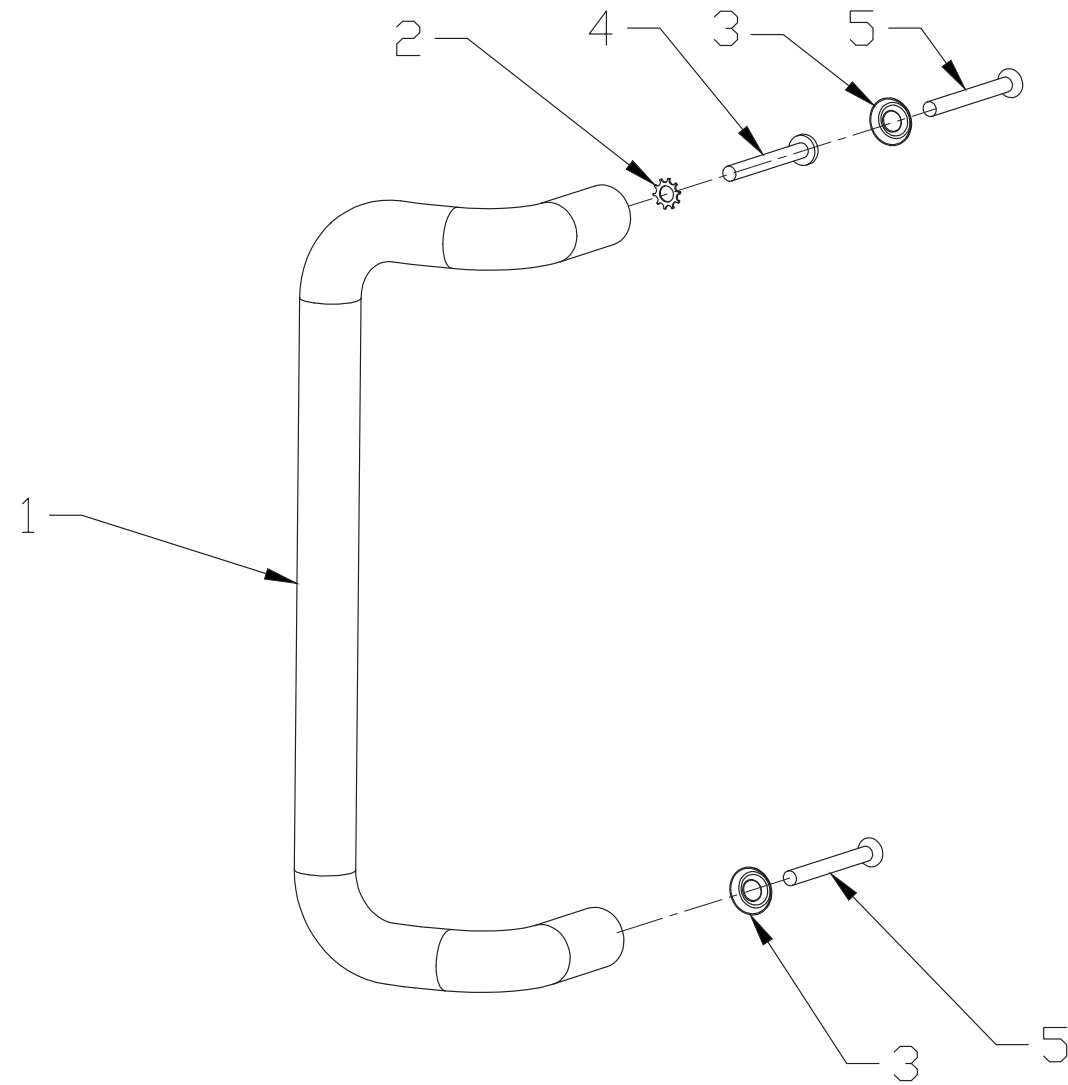

WP Trim Parts List

PARTS BREAKDOWN			List Price
Item	Order Part #	Description	
1	105245-9	Wire pull, brushed stainless steel finish	\$ 209.00
2	PP-5067-25	1/4" Lockwasher	\$ 0.10
3	102272-2	1/4" Finish Washer	\$ 0.20
4	105624	1/4-20 x 2-3/4" Phillips pan head screw	\$ 1.00
	105638	1/4-20 x 3.0" Phillips pan head screw	\$ 1.00
5	102271-144	1/4-20 x 2-3/4" Phillips flat head screw	\$ 0.70
	102271-148	1/4-20 x 3.0" Phillips flat head screw	\$ 1.00