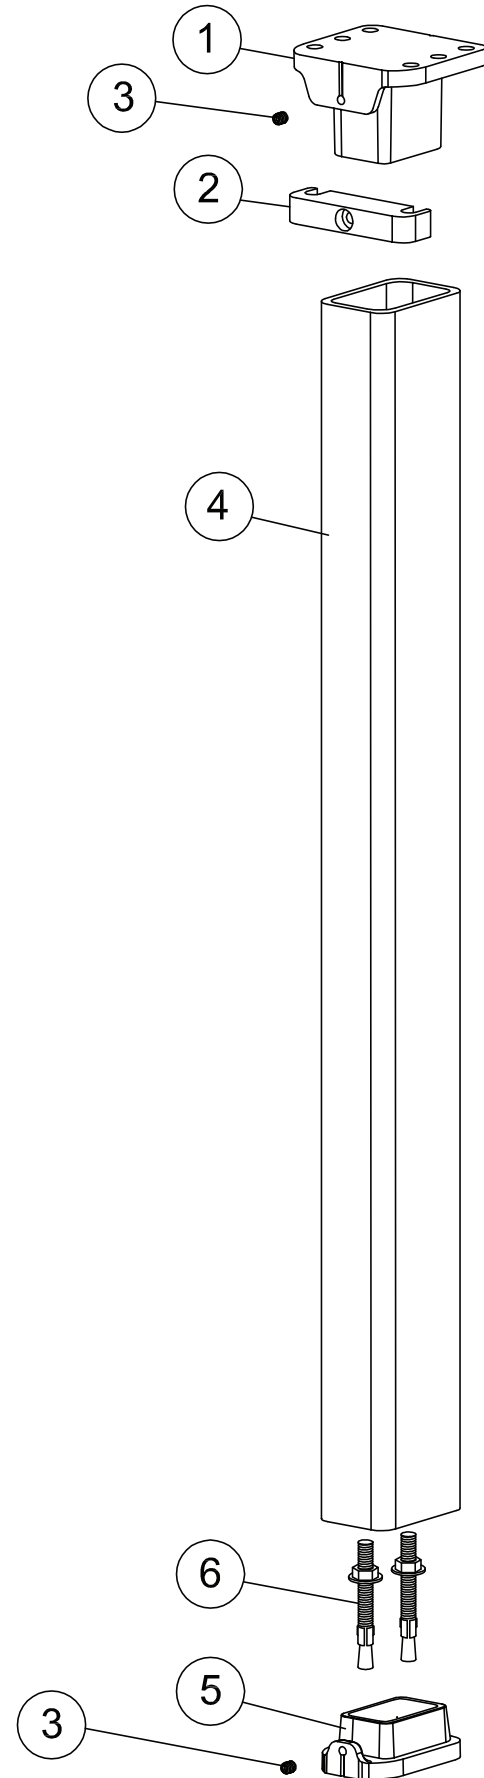

90 SERIES

90R/F90R Parts List

Item	Part No	Description	List Price
1	106732	Top fitting, Mullion, 90R	\$ 46.00
2	106074	Frame spacer block	\$ 38.00
3	106087	Set screw, 1/4-20 x 5/16, SS	\$ 0.25
4	106730-1	Mullion Channel, 90R, 7 foot	\$ 145.00
	106730-2	Mullion Channel, 90R, 8 foot	\$ 149.00
5	106731	Base fitting, Mullion, 90R	\$ 35.00
6	100217	Anchor, Wedge	\$ 2.00

90 SERIES

90KR/F90KR Parts List

Item	Part No	Description	List Price
1	100222-5	Top fitting subassy, 90KRE	\$ 245.00
	100222-1	Top fitting subassy, 90KR	\$ 145.00
	100222	Top fitting subassy, F90KR	\$ 139.00
2	ECL-445K-7	Rim Cylinder (sold separately)	\$ 32.00
3	100215K	Cylinder housing	\$ 12.00
4	100213-1	Post, Mullion, F90KR / 90KR, 7 ft	\$ 215.00
	100213	Post, Mullion, F90KR / 90KR, 8 ft	\$ 225.00
	100213-2	Post, Mullion, F90KR / 90KR, 10 ft	\$ 305.00
	106397-1	Post, Mullion Subassy, 90KRE, 7 ft	\$ 232.00
	106397-2	Post, Mullion Subassy, 90KRE, 8 ft	\$ 242.00
	106397-3	Post, Mullion Subassy, 90KRE, 10 ft	\$ 319.00
5	100221	Rim cylinder back plate (in hardware kit)	\$ 3.00
6	101593-1	Spacer, Mullion, 1/2" long (in hardware kit)	\$ 2.00
	101593-2	Spacer, Mullion, 5/8" long (in hardware kit)	\$ 2.00
7	100226	Base, Mullion (in hardware kit)	\$ 40.00
8	100219	Shim, Mullion (in hardware kit)	\$ 4.00
9	100091	Strike Hook (in hardware kit)	\$ 11.00