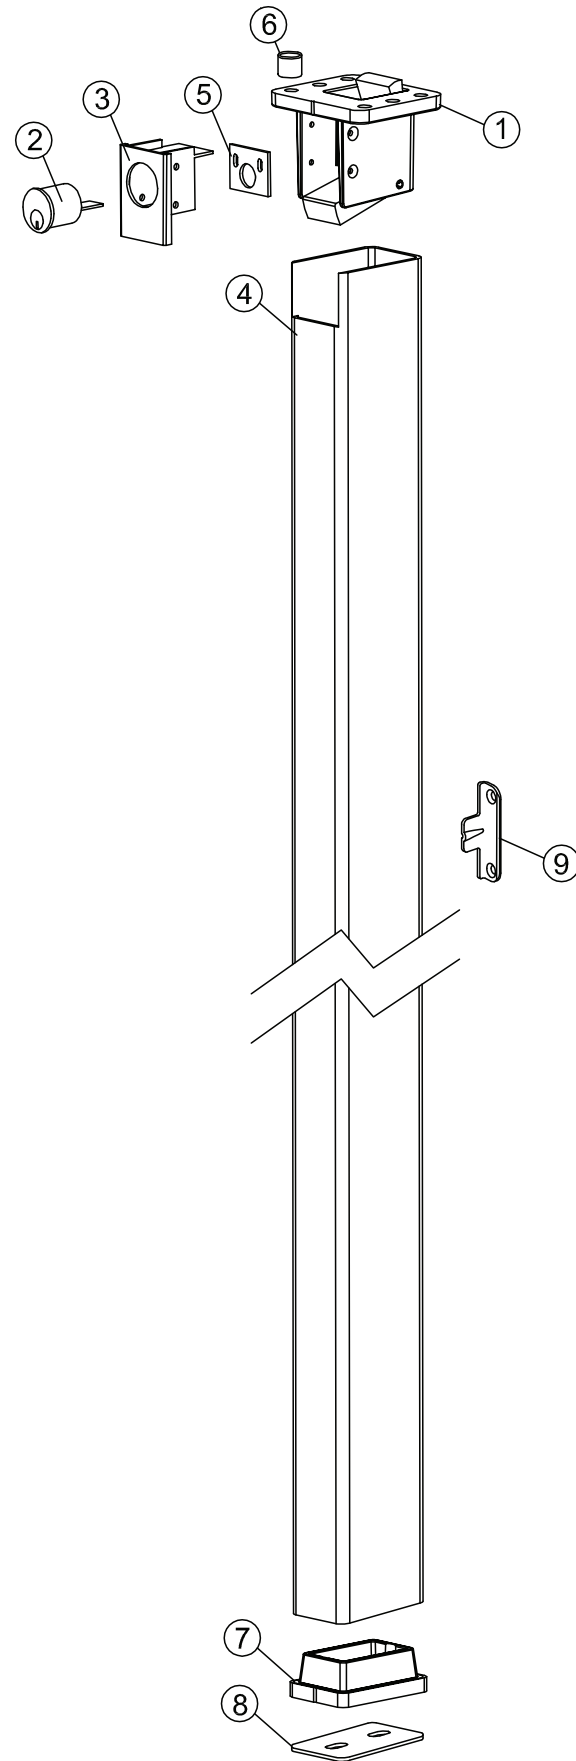

90 SERIES

90R/F90R Parts List

Item	Part No	Description	List Price
1	106732	Top fitting, Mullion, 90R	\$ 46.00
2	106074	Frame spacer block	\$ 38.00
3	106087	Set screw, 1/4-20 x 5/16, SS	\$ 0.25
4	106730-1	Mullion Channel, 90R, 7 foot	\$ 145.00
	106730-2	Mullion Channel, 90R, 8 foot	\$ 149.00
5	106731	Base fitting, Mullion, 90R	\$ 35.00
6	100217	Anchor, Wedge	\$ 2.00

90 SERIES

90KR/F90KR Parts List

Item	Part No	Description	List Price
1	100222-5	Top fitting subassy, 90KRE	\$ 245.00
	100222-1	Top fitting subassy, 90KR	\$ 145.00
	100222	Top fitting subassy, F90KR	\$ 139.00
2	ECL-445K-7	Rim Cylinder (sold separately)	\$ 32.00
3	100215K	Cylinder housing	\$ 12.00
4	100213-1	Post, Mullion, F90KR / 90KR, 7 ft	\$ 215.00
	100213	Post, Mullion, F90KR / 90KR, 8 ft	\$ 225.00
	100213-2	Post, Mullion, F90KR / 90KR, 10 ft	\$ 305.00
	106397-1	Post, Mullion Subassy, 90KRE, 7 ft	\$ 232.00
	106397-2	Post, Mullion Subassy, 90KRE, 8 ft	\$ 242.00
	106397-3	Post, Mullion Subassy, 90KRE, 10 ft	\$ 319.00
5	100221	Rim cylinder back plate (in hardware kit)	\$ 3.00
6	101593-1	Spacer, Mullion, 1/2" long (in hardware kit)	\$ 2.00
	101593-2	Spacer, Mullion, 5/8" long (in hardware kit)	\$ 2.00
7	100226	Base, Mullion (in hardware kit)	\$ 40.00
8	100219	Shim, Mullion (in hardware kit)	\$ 4.00
9	100091	Strike Hook (in hardware kit)	\$ 11.00