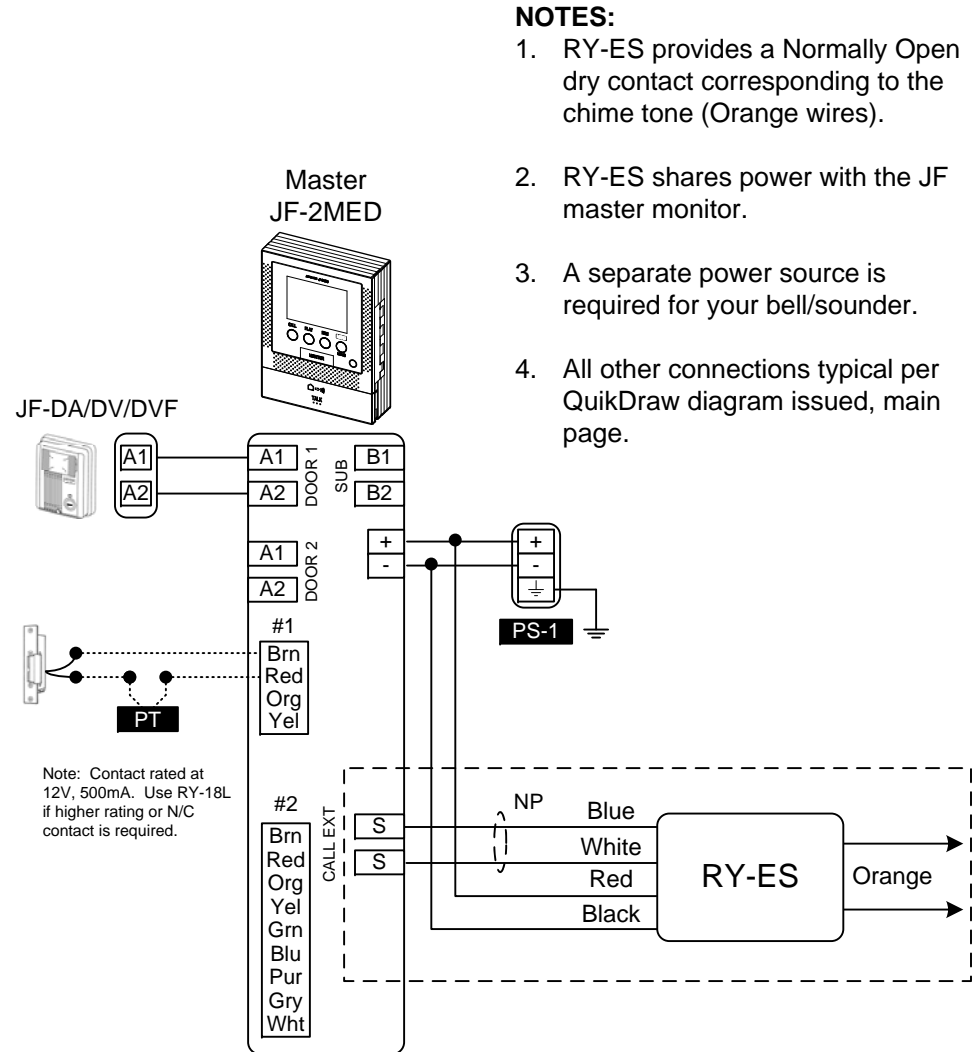

External Call Annunciation with IER-2

- NOTES:**
1. IER-2 will annunciate with the same tone as JF-2MED Master station.
 2. A maximum of (2) IER-2 may be used in parallel.
 3. All other connections typical per QuikDraw diagram issued, main page.

External Signaling with RY-ES

- NOTES:**
1. RY-ES provides a Normally Open dry contact corresponding to the chime tone (Orange wires).
 2. RY-ES shares power with the JF master monitor.
 3. A separate power source is required for your bell/sounder.
 4. All other connections typical per QuikDraw diagram issued, main page.