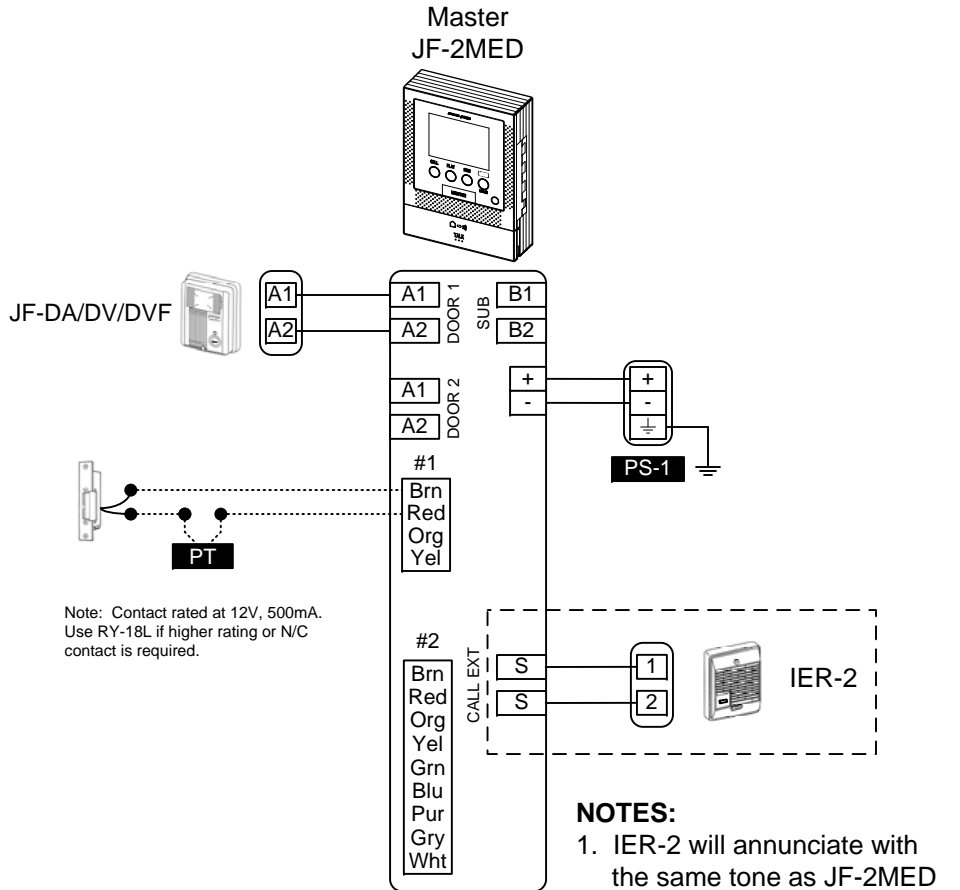

External Call Annunciation with IER-2

- NOTES:**
1. IER-2 will annunciate with the same tone as JF-2MED Master station.
 2. A maximum of (2) IER-2 may be used in parallel.
 3. All other connections typical per QuikDraw diagram issued, main page.

External Signaling with RY-ES

- NOTES:**
1. RY-ES provides a Normally Open dry contact corresponding to the chime tone (Orange wires).
 2. RY-ES shares power with the JF master monitor.
 3. A separate power source is required for your bell/sounder.
 4. All other connections typical per QuikDraw diagram issued, main page.