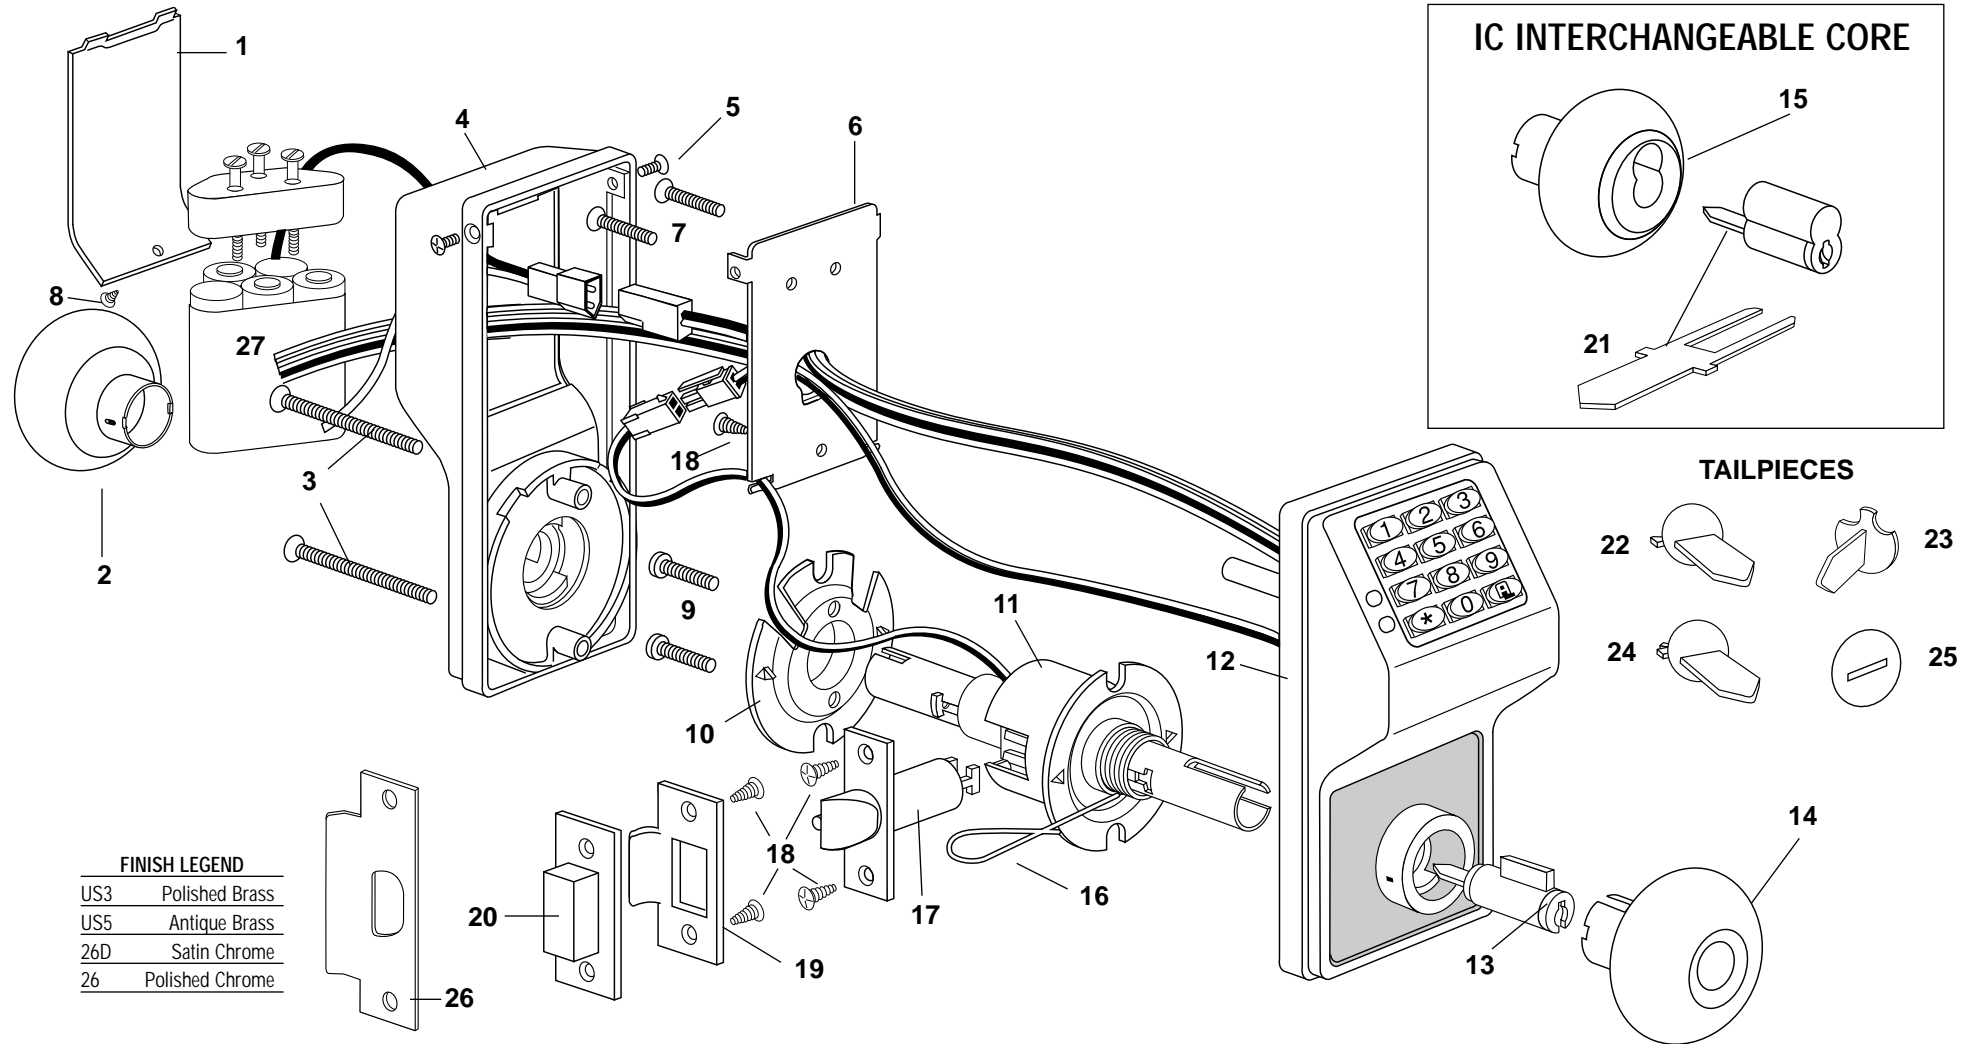

MODEL DL 2750WP KNOB SET PARTS LIST

Standard Cylinder and Interchangeable Core Models

Key Part No.	Description
1a	HW592-US3 Battery Cover
1b	HW592-US5 Battery Cover
1c	HW592-26D Battery Cover
1d	HW592-26 Battery Cover
2a	S6033-US3 Inside Knob
2b	S6033-US5 Inside Knob
2c	S6033-26D Inside Knob
2d	S6033-26 Inside Knob
Thru Bolt/10-32x2-1/2", (2)	
3a	SC458-US3 Flat Hd.,PH,MS
3b	SC458-US5 Flat Hd.,PH,MS
3c	SC458-26D Flat Hd.,PH,MS
3d	SC458-26 Flat Hd.,PH,MS
4a	S6037-US3 Inside Housing Ass'y
4b	S6037-US5 Inside Housing Ass'y
4c	S6037-26D Inside Housing Ass'y
4d	S6037-26 Inside Housing Ass'y
Inside Mounting Screws (2)	
5a	P1526-US3 #6-32x3/8", Oval Hd
5b	P1526-US5 #6-32x3/8", Oval Hd
5c	P1526-26D #6-32x3/8", Oval Hd
5d	P1526-26 #6-32x3/8", Oval Hd
6	HW594 Inside Mounting Plate
Inside Mounting Plate Screws (2)	
7	SC459 #8-32 x 1", Flat Hd., PH, MS
8a	P5851-26D #4-40x1/4", Flat Hd., PH, MS
8b	P5851-US3 #4-40x1/4", Flat Hd., PH, MS
Inside Rose Screws (2)	
9	SC457 #10-32 x 1", w/#8 Pan Hd, PH, MS
10	HW564 Inside Rose
11	S6038 Lock Body Assembly
11a	S6039 IC Lock Body Assembly
12a	S6036-US3 Outside Housing Ass'y
12b	S6036-US5 Outside Housing Ass'y
12c	S6036-26D Outside Housing Ass'y
12d	S6036-26 Outside Housing Ass'y

Key Part No.	Description
16	HW618 Knob Release Pin
17a	S6034-US3 Latch - 2-3/4" Backset
17b	S6034-US5 Latch - 2-3/4" Backset
17c	S6034-26D Latch - 2-3/4" Backset
17d	S6034-26 Latch - 2-3/4" Backset
17e	S6035-US3 Latch - 2-3/8" Backset
17f	S6035-US5 Latch - 2-3/8" Backset
17g	S6035-26D Latch - 2-3/8" Backset
17h	S6035-26 Latch - 2-3/8" Backset

Key Part No.	Description
18a	SC460-US3 #8x3/4" Combination screw
18b	SC460-US5 #8x3/4" Combination screw
18c	SC460-26D #8x3/4" Combination screw
18d	SC460-26 #8x3/4" Combination screw
19a	HW577-US3 Strike 2-3/4" x 1-1/8"
19b	HW577-US5 Strike 2-3/4" x 1-1/8"
19c	HW577-26D Strike 2-3/4" x 1-1/8"
19d	HW577-26 Strike 2-3/4" x 1-1/8"
20	P5847 Dust Box
21	HW598 IC Tailpiece for Best, Arrow, Falcon