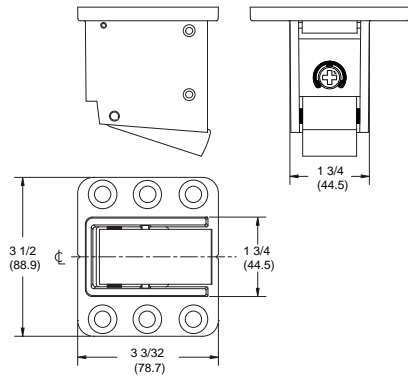

Top Fitting

Top fitting has a latch that allows the mullion to be locked back into place without use of the key.