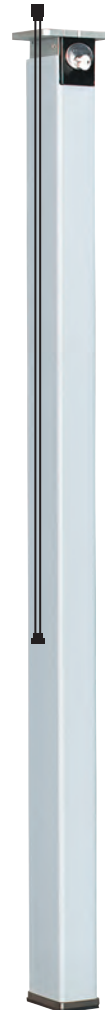

ELECTRIFIED KEYED REMOVABLE MULLION

90KRE

The Detex Keyed Removable Mullions are very durable, low cost mullions designed for use with rim exit devices on standard pairs of doors. The unique design of the latching head allows the mullion to be removed in seconds with one key turn, and then to be snapped back into place without needing the key.

Benefits

- Mullion can be removed in seconds with one key turn, and easily snaps back into place without needing the key
- Simple, user-friendly operation
- Provides years of trouble-free service and protection
- Easily cut to fit most any size application (10' and smaller)
- Easy retrofit application
- Cylinder located inside the building to prevent tampering (cylinder sold separately)
- Easily adapted to any double door application
- Easy installation, no drilling of the mullion tube
- Standard primer gray coating allows for easy field painting
- Provides ability to apply power to an electric strike

Features

- For use on standard pairs of doors
- Designed for heavy duty use
- Small profile base plate prevents interference when moving objects through doorway
- Locking head mounted to frame, not mullion
- Standard available for 7', 8' & 10' doors

Options

- E - Electrified (only available for 7' and 8' doors - specify 90KREx7 or 90KREx8)

Technical Information

- 11 gauge, 2" x 3" steel mullion tube
- Base anchors included