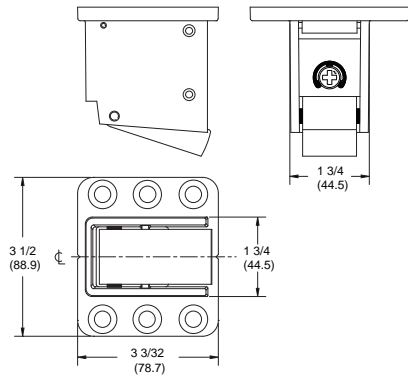

Top Fitting

Top fitting has a latch that allows the mullion to be locked back into place without use of the key.