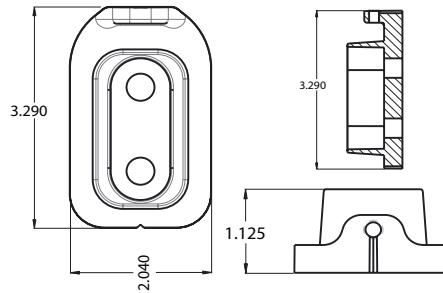

Sill or Bottom Fitting

The sill or bottom fitting has a small footprint and, once installed, bottom fasteners are hidden by the mullion tube.

Listings and Approvals

Hurricane Listed
NOA 13-0717.13
NOA 13-0617.22

Detex Limited Warranty
10 Year Limited Manufacturer's
Warranty