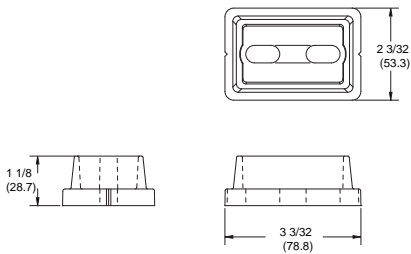

Sill or Bottom Fitting

The sill or bottom fitting has a small footprint and, once installed, all fasteners are hidden by the mullion tube.