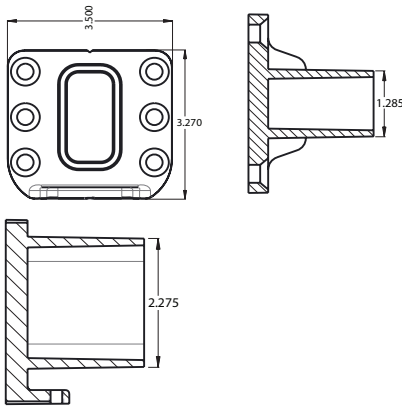

Top Fitting