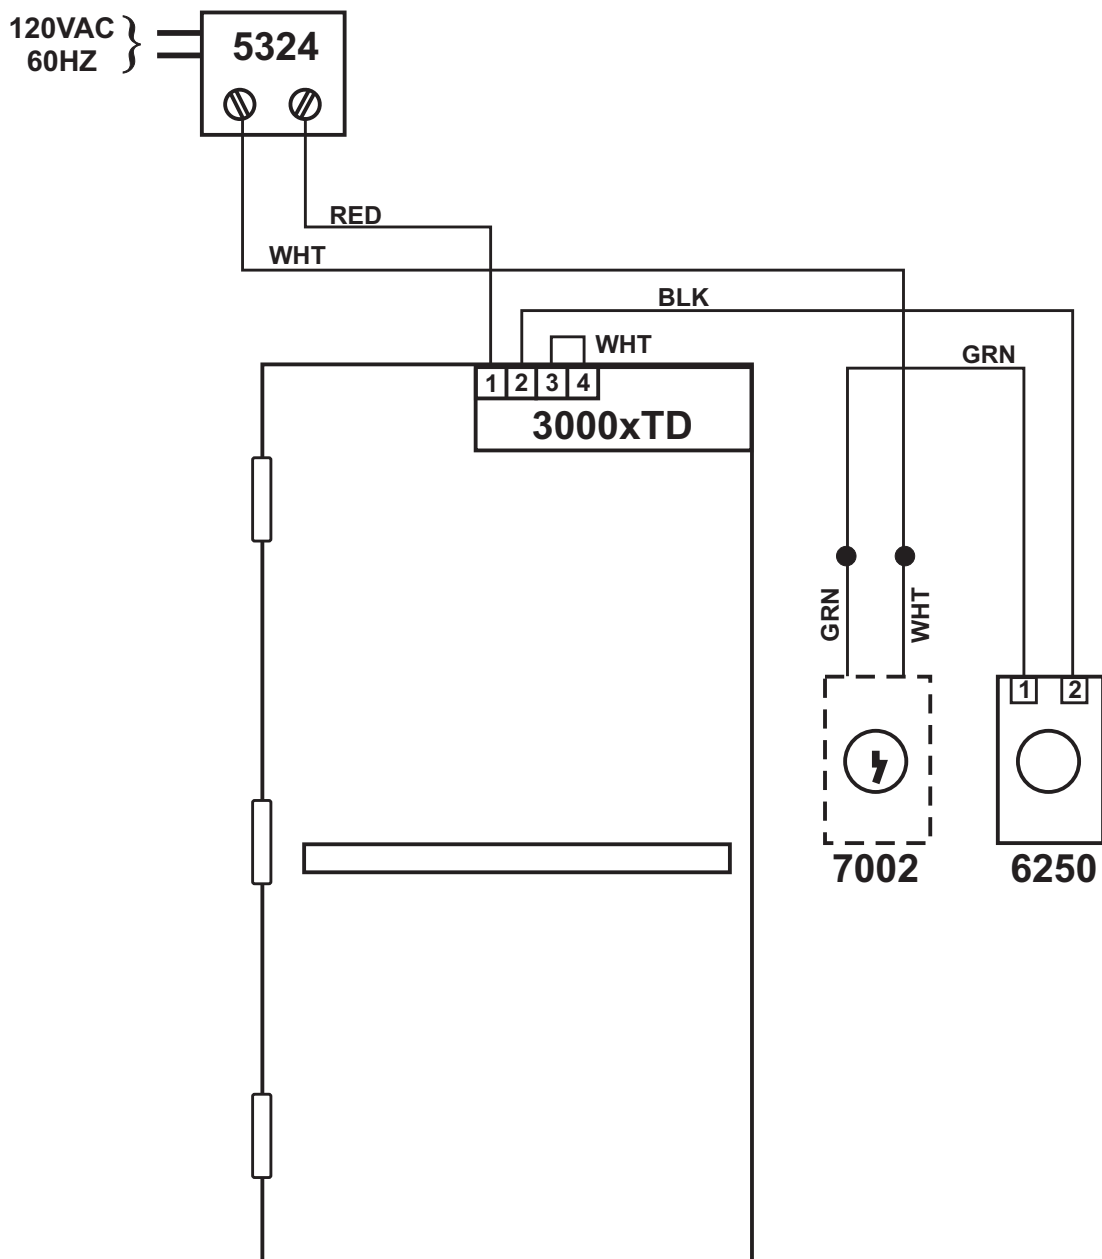

705 Emmett Street • Bristol, CT 06010
Tel: (860) 582-4761 • Fax: (860) 585-0338

1030-RXP SYSTEM KIT WIRING DIAGRAM

OPERATION:

DOOR IS NORMALLY CLOSED AND LOCKED BY THE 3000 MAGNETIC LOCK. PUSHING THE 6250 PUSHBUTTON OR OPERATING THE 7002 KEYSWITCH RELEASES THE MAGNETIC LOCK. RELOCK WILL OCCUR AFTER RELOCK TIME DELAY EXPIRES.