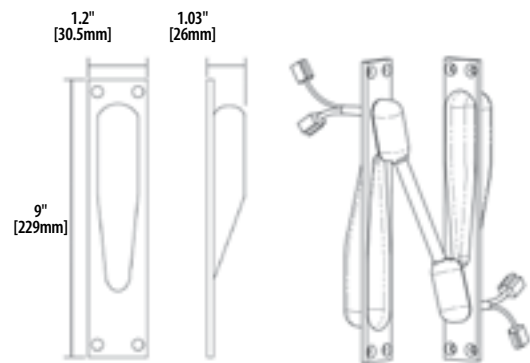

Dimensions:
CEPT Housing
9-1/16"L x 1-3/16"W x 1-7/16"D

Shipping Weight:
2.40lbs [1.09kg]

Finishes:
US32D/630 - Stainless Steel
US04/606 - Dull Brass
US10/612 - Dull Bronze
US10B/613 - Oil Rubbed Bronze

Technical note:

- Not for use with center hung or balanced doors, pocket or offset pivots or swing clear hinges.
- Door swing ranges when installed with butt hinges are :

Hinge Size	Door Swing Range
5" or less	up to 180
5-1/2"	up to 130
6" Butt Hinge	up to 110

CEPT

Concealed Electrical Power Transfer

Beautifully Crafted, Compact, Secure Power Transfer

The heavy-duty, tamper-resistant Concealed Electrical Power Transfer (CEPT) securely transfers power and data from the hinge side of the frame to electrified hardware on the door. The unit is discreetly concealed between the frame and door when the door is closed. Available in three multi-wire configurations and four finishes, the CEPT complements any architectural setting.

MODELS

PART #	Description
CEPT-10	CEPT - US32D, Concealed, 10 Wire
CEPT-10-04	CEPT - US04/606, Concealed, 10 Wire
CEPT-10-10	CEPT - US10/612, Concealed, 10 Wire
CEPT-10-10B	CEPT - US10B/613, Concealed, 10 Wire
CEPT-CSE	CEPT - US32D, Concealed, CAT-5E
CEPT-CSE-04	CEPT - US04/606, Concealed, CAT-5E
CEPT-CSE-10	CEPT - US10/612, Concealed, CAT-5E
CEPT-CSE-10B	CEPT - US10B/613, Concealed, CAT-5E
EL-CEPT	CEPT - Concealed, US32D, ElectroLynx
EL-CEPT-04	CEPT - Concealed, US04/606, ElectroLynx
EL-CEPT-10	CEPT - Concealed, US10/612, ElectroLynx
EL-CEPT-10B	CEPT - Concealed, US10B/613, ElectroLynx