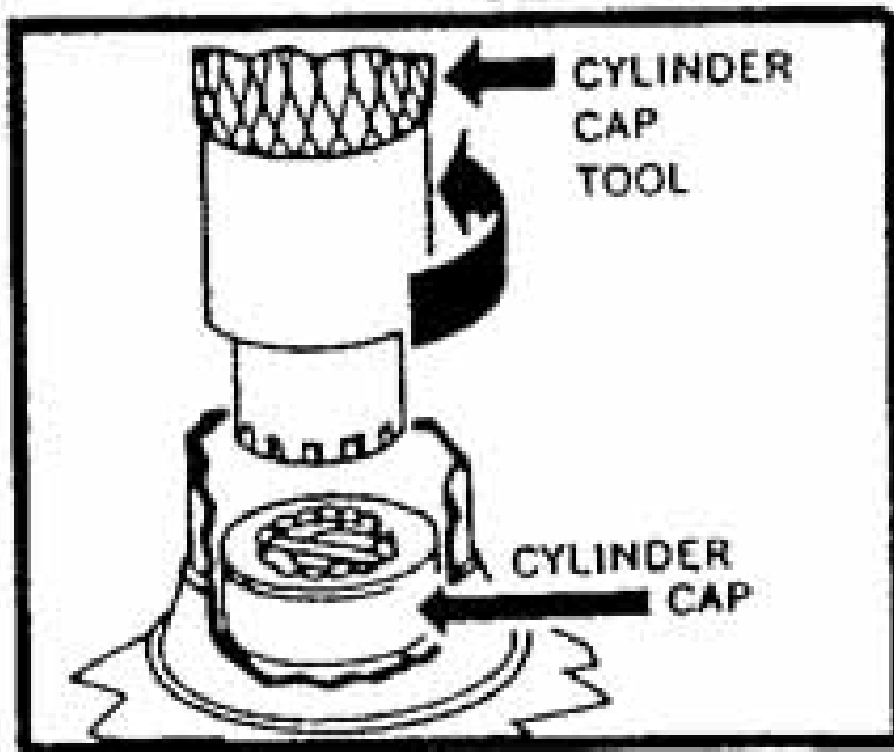

LAB

Locksmith Tools

LAB Re-Pinning Tools

LCR005 - Cylinder Cap Removal Tool

- Time saving tool to remove the cylinder caps from Schlage, Weiser, Arrow, and Falcon Cylinders.