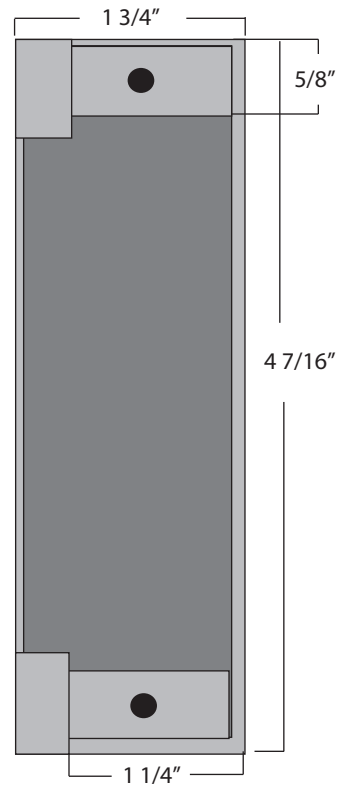

K-BXES5

Electric Strike Box

Type: Electric Strike

Dimensions:

2 3/8"W x 5 1/16"H x 1 3/4"D

Materials Available:

14 Gauge Steel.....K-BXES5

Notes: ANSI Strike

www.keedex.com • 714-993-4300

This rendering is NOT to scale and dimensions are NOT exact. For precise technical information, please refer to the template for the lock you are using.