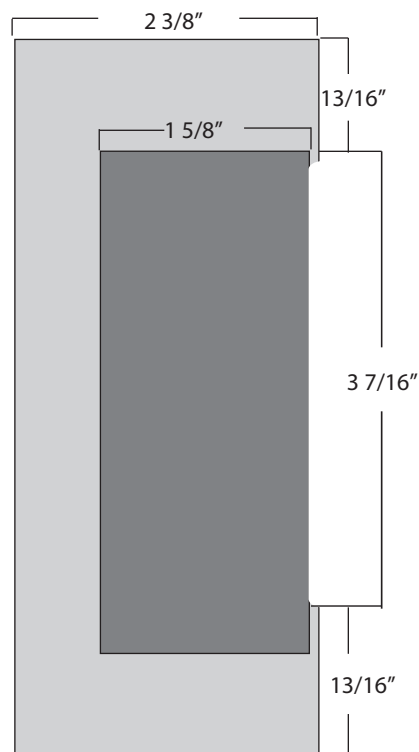

K-BXES5

Electric Strike Box

Type: Electric Strike

Dimensions:

2 3/8"W x 5 1/16"H x 1 3/4"D

Materials Available:

14 Gauge Steel.....K-BXES5

Notes: ANSI Strike

www.keedex.com • 714-993-4300

This rendering is NOT to scale and dimensions are NOT exact. For precise technical information, please refer to the template for the lock you are using.