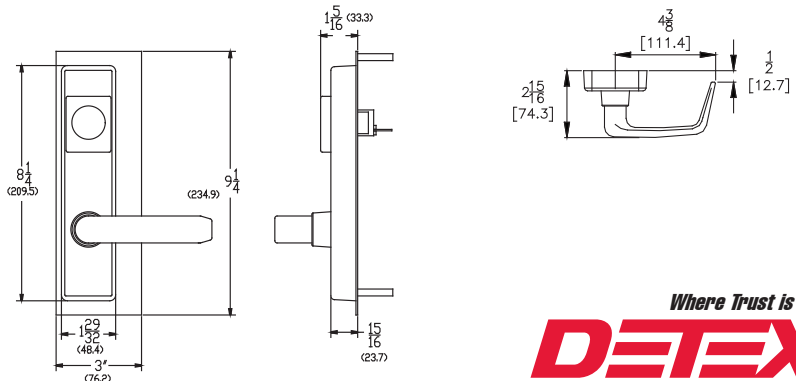

VALUE SERIES®

OUTSIDE TRIM DESIGNS

Assorted outside trims provide security for all types of installations. Built to be as durable as the panic devices, these heavy-duty trims will stand up to heavy use and abuse. The versatile design of the trims, combined with the device mounting plate, makes changing functions as simple as replacing the outside trim. This can easily be done without removing the exit device from the door. These trims can be used on V40 Series Rim and V50 Series Surface Vertical Rods. Detex uses the BHMA functions/descriptions for all trims.

A and AN TRIM

S Pull Standard

NOTE: Available in 689 or 693 finishes

A Trim Covers 161 Prep

AN Trim Does Not Cover 161 Prep

BN, EU2W and MN Trim

S Lever Standard

BN and MN Trim Available in 689 or 693 finishes

161 Prep Cover Plate Standard

S Lever