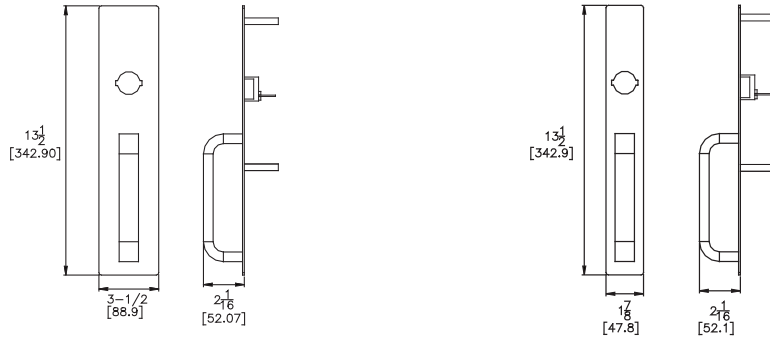

A Trim Covers 161 Prep

AN Trim Does Not Cover 161 Prep