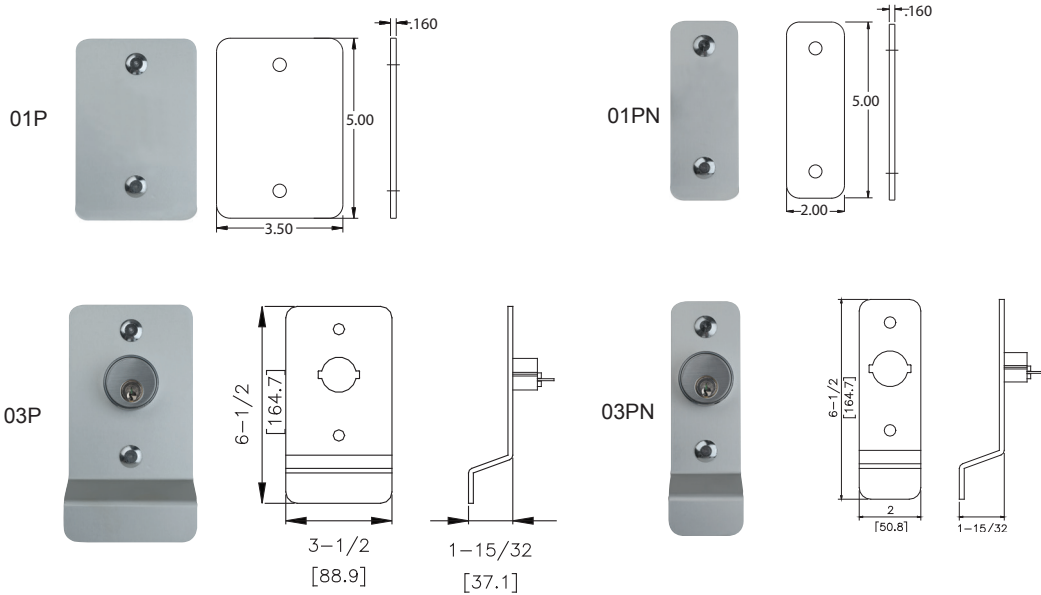

VALUE SERIES®

OUTSIDE TRIM DESIGNS

Assorted outside trims provide security for all types of installations. Built to be as durable as the panic devices, these heavy-duty trims will stand up to heavy use and abuse. The versatile design of the trims, combined with the device mounting plate, makes changing functions as simple as replacing the outside trim. This can easily be done without removing the exit device from the door. These trims can be used on V40 Series Rim and V50 Series Surface Vertical Rods. Detex uses the BHMA functions/descriptions for all trims.

161 Prep Cover Plate Standard

S Lever

P and PN Trim

Available in
628 & 711 finishes

P Trim covers
161 Prep

WS Trim

Available in
605, 606, 611,
612, 613, 629
and 630 finishes

WP Trim

BHMA Function/Description

- 02 - Entrance by trim when actuating bar is locked down (dummy trim)
- 03 - Entrance by trim when latch bolt is released by key. Key removable only when locked.
- 08 - Entrance by knob or lever. Key locks or unlocks knob or lever.
- 09 - Entrance by knob or lever only when released by key. Key removable only when locked.
- 14 - Entrance by trim when latch bolt is released by knob or lever. Always active, no cylinder.