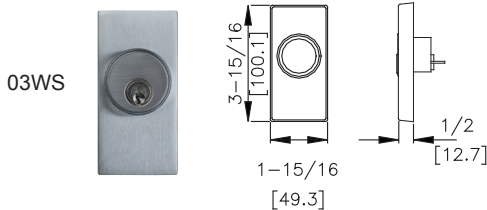

161 Prep Cover Plate Standard

S Lever

P and PN Trim

Available in
628 & 711 finishes

P Trim covers
161 Prep

WS Trim

Available in
605, 606, 611,
612, 613, 629
and 630 finishes

WP Trim

BHMA Function/Description

- 02 - Entrance by trim when actuating bar is locked down (dummy trim)
- 03 - Entrance by trim when latch bolt is released by key. Key removable only when locked.
- 08 - Entrance by knob or lever. Key locks or unlocks knob or lever.
- 09 - Entrance by knob or lever only when released by key. Key removable only when locked.
- 14 - Entrance by trim when latch bolt is released by knob or lever. Always active, no cylinder.