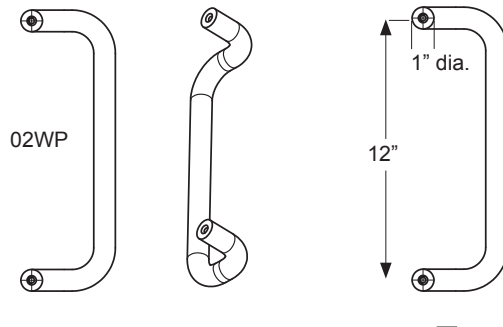

VALUE SERIES®

OUTSIDE TRIM DESIGNS

Assorted outside trims provide security for all types of installations. Built to be as durable as the panic devices, these heavy-duty trims will stand up to heavy use and abuse. The versatile design of the trims, combined with the device mounting plate, makes changing functions as simple as replacing the outside trim. This can easily be done without removing the exit device from the door. These trims can be used on V40 Series Rim and V50 Series Surface Vertical Rods. Detex uses the BHMA functions/descriptions for all trims.

161 Prep Cover Plate Standard

S Lever

P and PN Trim

Available in
628 & 711 finishes

P Trim covers
161 Prep

WS Trim

Available in
605, 606, 611,
612, 613, 629
and 630 finishes

WP Trim

BHMA Function/Description

- 02 - Entrance by trim when actuating bar is locked down (dummy trim)
- 03 - Entrance by trim when latch bolt is released by key. Key removable only when locked.
- 08 - Entrance by knob or lever. Key locks or unlocks knob or lever.
- 09 - Entrance by knob or lever only when released by key. Key removable only when locked.
- 14 - Entrance by trim when latch bolt is released by knob or lever. Always active, no cylinder.