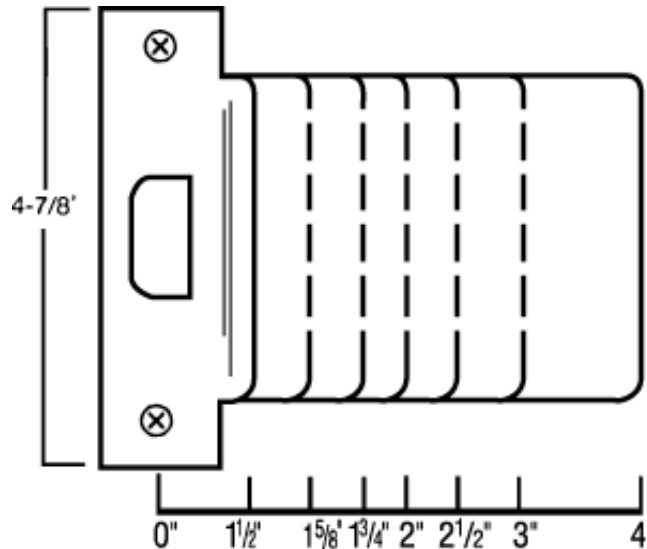

4-7/8" Extended Lip ANSI Strike EST 125

Product Specifications

Number	EST 125
Dimensions	4-7/8" x 2-1/2"
Features	13 ga., (.095), Polybagged
Finishes	630, DU

P.O. Box 929 - Sterling, MA 01564-0929 - TEL: 978-422-3377 FAX: 978-422-3467
EMAIL: info@don-jo.com (<mailto:info@don-jo.com>) - <http://www.don-jo.com> (<http://www.don-jo.com>)