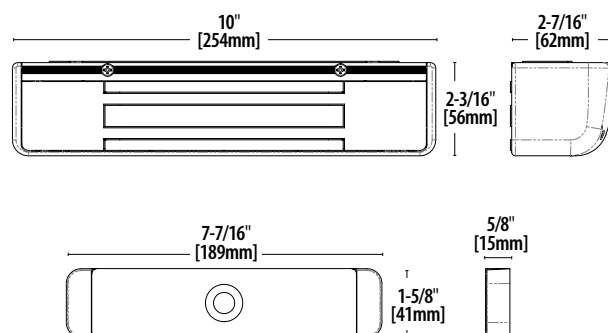

Certifications:

- UL 10C Listed
- UL 1034 Burglary-Resistant Listed
- CAN4-S104, CAN/ULC Listed
- ANSI/BHMA A156.23, Grade 1; E18501-500, E18531-500
- CSFM-California State Fire Marshal Approved
- Patent: 8,094,017

Holding Force:

600lbs [272kg]

Current:

M370 Magnalock Power

510mA (+/- 10%) at 12VDC
270mA (+/- 10%) at 24VDC

M380 Magnalock Power

530mA (+/- 10%) at 12VDC
280mA (+/- 10%) at 24VDC

Camera Power*

180mA (+/- 10%) at 12VDC
80mA (+/- 10%) at 24VDC

REX Power*

40mA (+/- 10%) at 12VDC
20mA (+/- 10%) at 24VDC

Dimensions:

Magnalock:

10" L x 2-7/16" D x 2-3/16" H

Strike:

7-7/16" L x 5/8" D x 1-5/8" H

Operating Temperature:

+32 to +110F [0 to +39C]

Indoor use only

Finishes:

M370 Finishes:

628/US28 — Satin Aluminum Clear (Standard)

313/US20A — Satin Brown

335/US19 — Satin Black

600 — Paintable Primer Gray

M380 Finishes:

628/US28 — Satin Aluminum Clear (Standard)

335/US19 — Satin Black

605/US03 — Polished Brass

606/US04 — Satin Brass

612/US10 — Satin Bronze

313/US20A — Satin Brown

AVAILABLE M370/ M380 SERIES MODELS INCLUDE:

Part #	Description
M370	M370 Magnalock
M380BD	M380 with BondSTAT and Door Position Switch (DPS)
M380BDC	M380 with BondSTAT, DPS, and B/W Camera
M380BDC2	M380 with BondSTAT, DPS, and Color Camera
M380BDX	M380 with BondSTAT, DPS, and Request to Exit (REX)
M380BDCX	M380 with BondSTAT, DPS, B/W Camera and REX
M380BDC2X	M380 with BondSTAT, DPS, Color Camera and REX

Patents Pending

Safety note: Securitron recommends an emergency exit button to be used in conjunction with the M380BDX and M380BDCX to meet applicable building and life safety codes.

DUAL VOLTAGE

FIRE RATED

LISTED

Need More Holding Force?

Securitron's M670 & M680 series with 1100lbs holding force offers integrated options such as a CCTV camera and passive infrared motion detector for streamlined access control. For more information, download the M670 and M680 sell sheets at www.securitron.com.