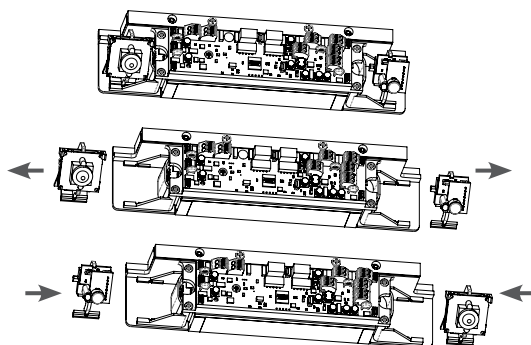

PRODUCT FEATURES

- Bracket mounting provides the easiest install for out-swing doors
- Innovative install template for an effortlessly accurate alignment between magnet and armature plate
- Sleek, low profile and refined lines for improved aesthetics
- LED visual locked status with configurable red/green color output
- Autosensing dual voltage with microprocessor technology
- Wire chamber with anti-tamper switch
- Efficient, low power usage
- Size optimized for use with door closers
- MagnaCare Lifetime Replacement No Fault Warranty
- Additional M380 features:
 - *BondSTAT lock bond sensor*
 - *Integrated door position switch*
 - *Adjustable automatic relock timer (0.5-15 seconds)*

As viewed from the security video screen

Embedded CCTV captures full facial view of persons exiting door

PRODUCT OPTIONS

- **SFP** – Stop Filler Plate (1/4", 3/8", 1/2", 5/8")
- **UHB** – Universal Header Bracket
- **HEB** – Header Extension Bracket
- **GDB** – Glass Door Bracket
- **DCP-12X3** – Dress Cover Plate, 12" x 3"
- **HEB-3G** – Header Extension Bracket (for Glass)

Optional Integrated Passive Infrared Motion Detector Features:

- Automatically cuts power to the M380 for egress
- Request to Exit (REX) output
- Automatically adjusts sensitivity based on ambient light
- Easily configurable beam pattern
 - › Adjustable range
 - › Adjustable sensitivity

The optional camera and the PIR motion detector are designed as modular components. They can be moved in the field to either the left side or right side of the magnet for optimal positioning on the door.