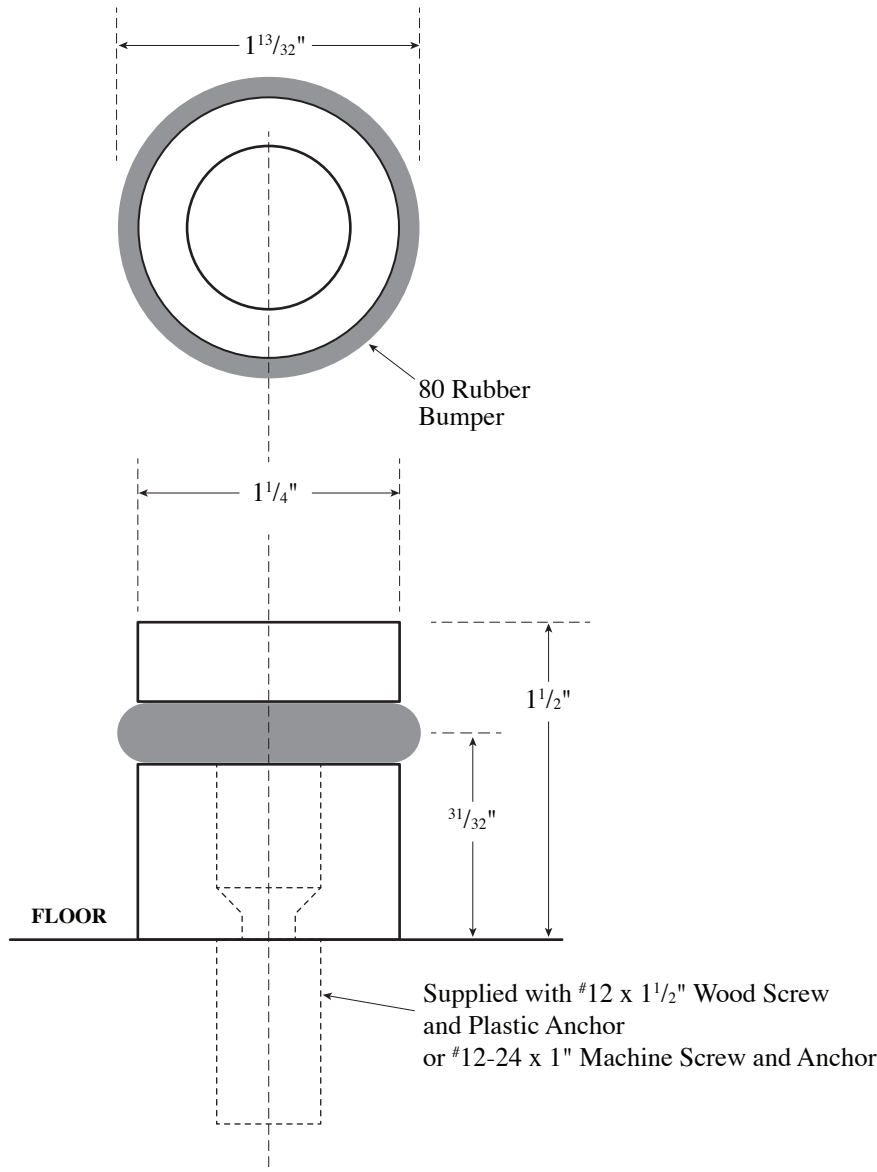

Rockwood RM850 Door Stop

Experience a safer
and more open world

NOT TO SCALE

Template RM850

Effective date: March 30, 2020
Supersedes: All Previous

NOTE: ASSA ABLOY reserves the right to make product changes and is not responsible for obsolete template errors. To ensure your template is current, please visit our website at www.assaabloydooraccessories.us or call us at 800-458-2424.